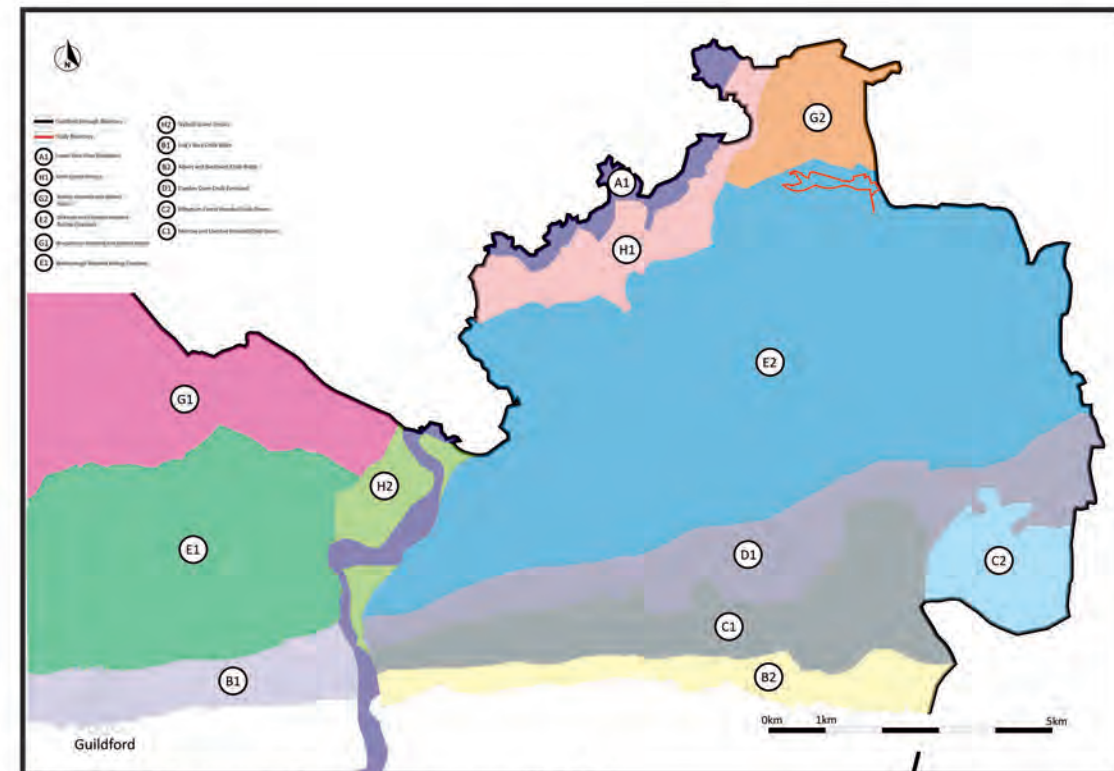

**FIGURE 5.6**  
**LANDSCAPE CHARACTER**

National Landscape Character Types & Land Description Units  
(<http://magic.defra.gov.uk/MagicMap>.)

Historic Landscape Classification of Surrey (<http://magic.defra.gov.uk/MagicMap>.)

Surrey Landscape Character Assessment 2015

Guildford Borough Rural Assessment 2004

**FIGURE 5.6**  
Landscape Character