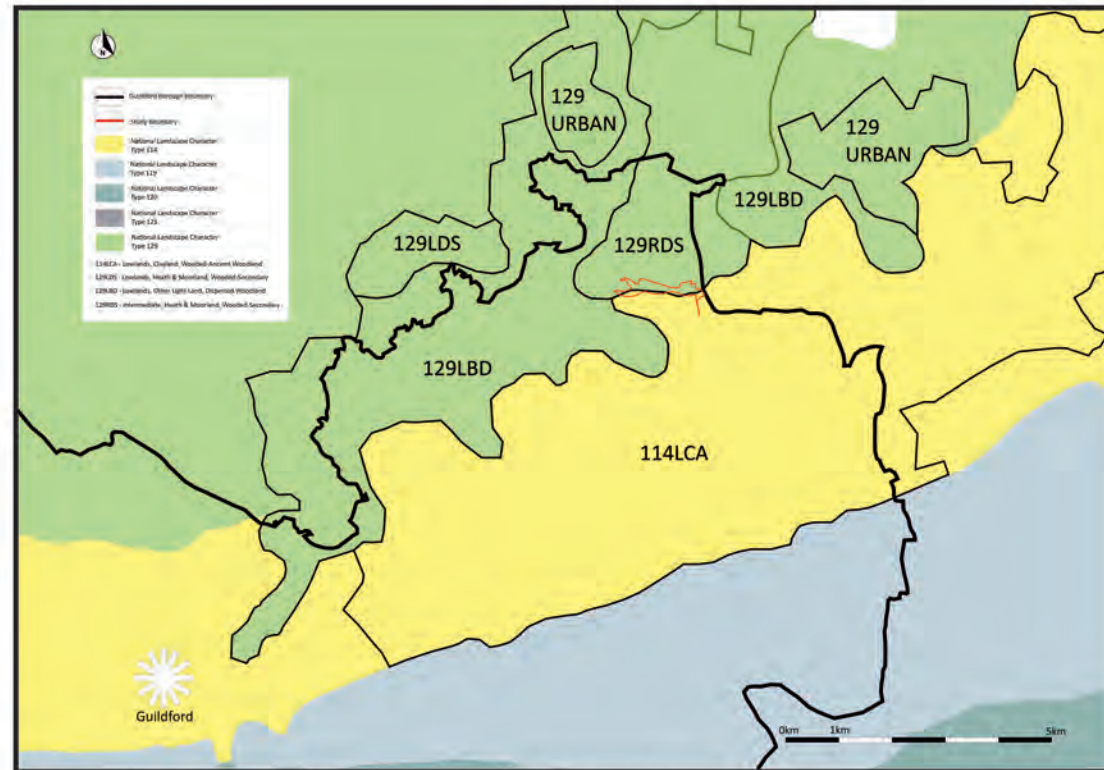

**FIGURE 5.6**  
**LANDSCAPE CHARACTER**

National Landscape Character Types & Land Description Units  
(<http://magic.defra.gov.uk/MagicMap>.)

Historic Landscape Classification of Surrey (<http://magic.defra.gov.uk/MagicMap>.)

Surrey Landscape Character Assessment 2015

Guildford Borough Rural Assessment 2004

**FIGURE 5.6**  
Landscape Character