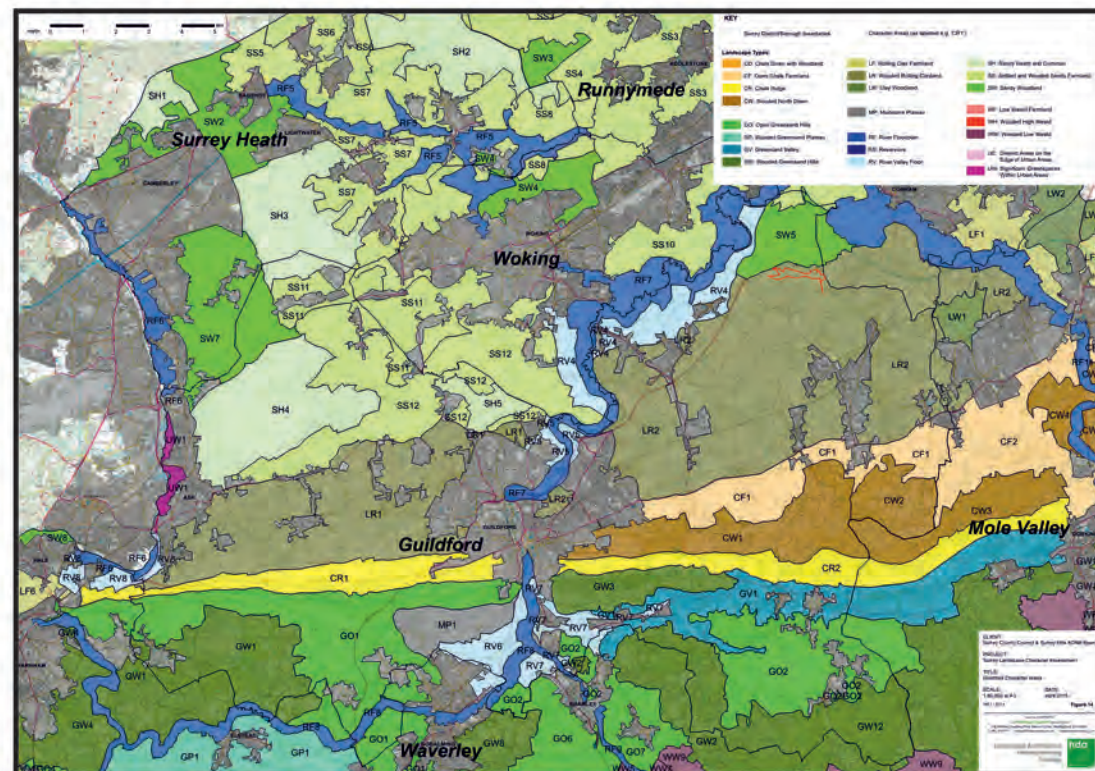

**FIGURE 5.6**  
**LANDSCAPE CHARACTER**

National Landscape Character Types & Land Description Units  
(<http://magic.defra.gov.uk/MagicMap>.)

Historic Landscape Classification of Surrey (<http://magic.defra.gov.uk/MagicMap>.)

Surrey Landscape Character Assessment 2015

Guildford Borough Rural Assessment 2004

**FIGURE 5.6**  
Landscape Character