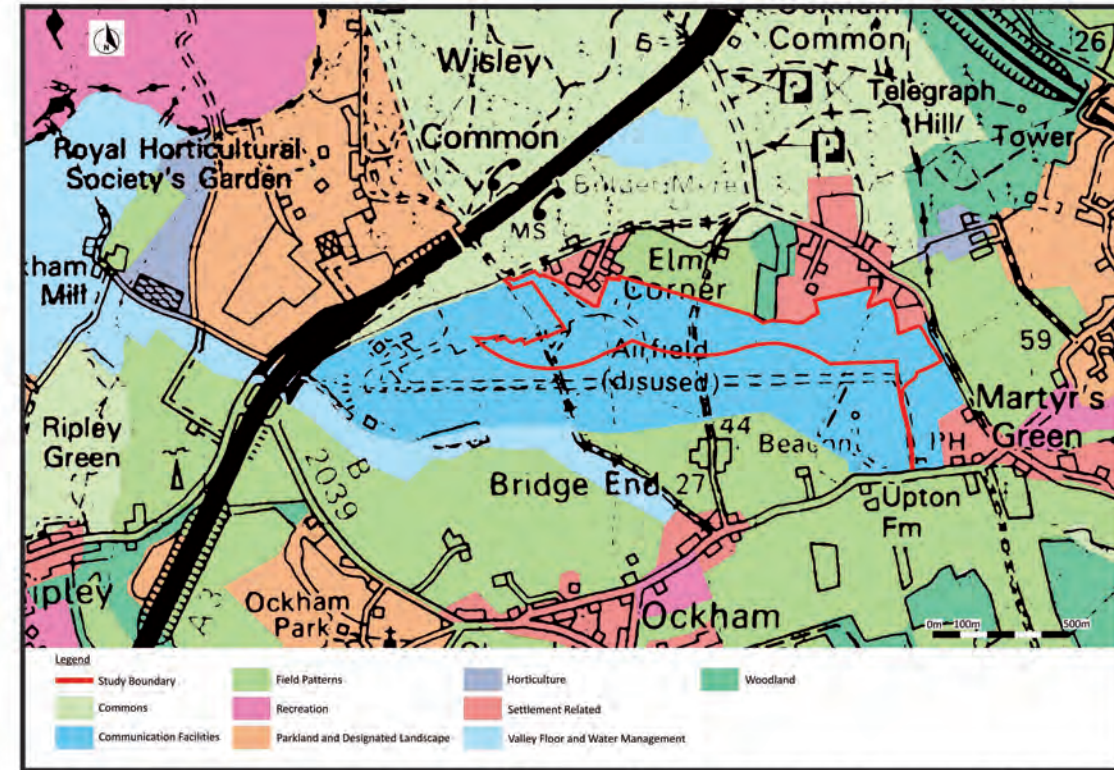

**FIGURE 5.6**  
**LANDSCAPE CHARACTER**

National Landscape Character Types & Land Description Units  
(<http://magic.defra.gov.uk/MagicMap>.)

Historic Landscape Classification of Surrey (<http://magic.defra.gov.uk/MagicMap>.)

Surrey Landscape Character Assessment 2015

Guildford Borough Rural Assessment 2004

**FIGURE 5.6**  
Landscape Character